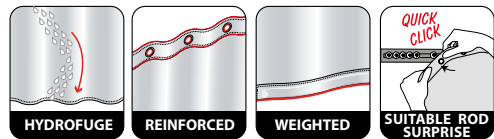

RIVOLI

100% POLYESTER

white
120x200 cm **10.17186**
180x180 cm **10.17187**
180x200 cm **10.17188**
240x180 cm **10.17189**

ca. 180x180 cm

ca. 180x200 cm

ca. 120x200 cm

ca. 240x180 cm

10.17166

Kat./cat. III
Spezialmasse
Mesures spéciales
Special measures

10.17164

Kat./cat. III

10.17165