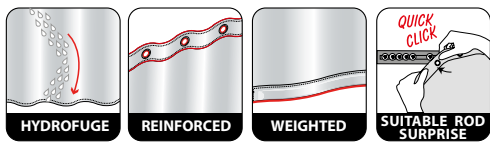

TRIBAL

73% COTTON | 27% POLYESTER

beige
180x200 cm **10.20260**

ca. 180x200 cm

ca. 180x200 cm