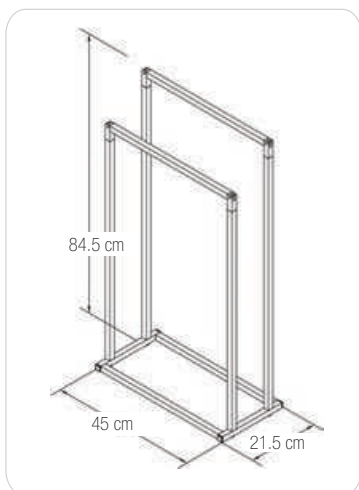

40.07653

CHIC

STEEL | BAMBOO

matt-black / bamboo
45 x 21.5 x 84.5 cm
40.07652

CHIC

STEEL | BAMBOO

matt-black / bamboo
19 x 19 x 74.5 cm
40.07651

DARWIN