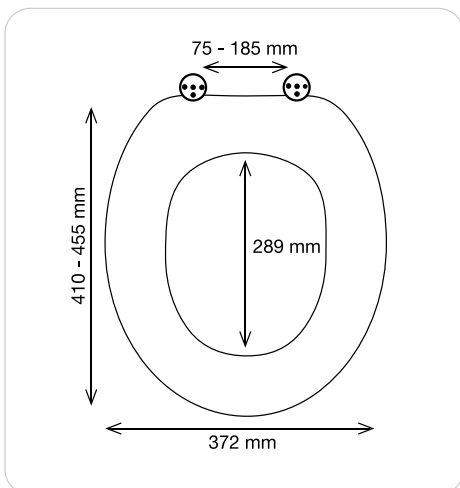

EASY CLIP

DUROPLAST | 1.9 kg

★★★
3 JAHRE · ANS · YEARS
GARANTIE · GUARANTEE

polished
10.25933

taupe
37.2 x 41/45.5 cm
10.20949