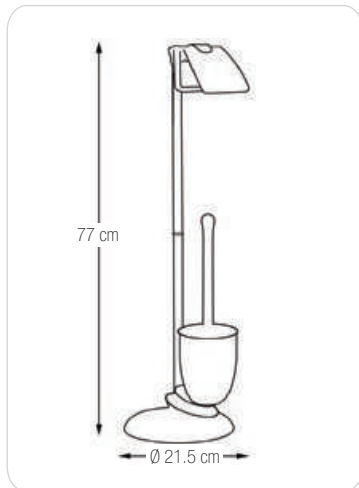

DARWIN

METAL CHROMIUM-PLATED

STABILITY	MOVABLE	SPACE-SAVING	SPARE	SPARE	SPARE
			PP Ø 83 mm black	PP Ø 83 mm white	ABS Ø 83 mm chromed / white
			10.42525	10.21464	10.43930