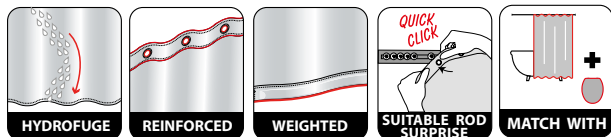

KAYA

100% POLYESTER
on the back

savanna beige
180x200 cm **10.17892**

ca. 180x200 cm

ca. 180x200 cm

MADE IN EUROPE

KITTY PAW

100% POLYESTER
on the back