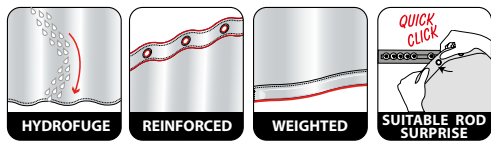

black
120x200 cm **10.15556**
180x180 cm **10.15557**
180x200 cm **10.15558**
240x180 cm **10.15559**