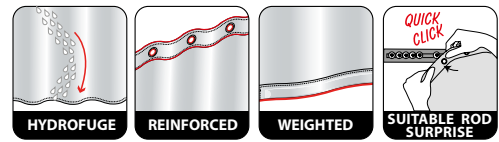

TROPIC

100% POLYESTER

dark-green
180x200 cm **10.20158**

ca. 180x200 cm

ca. 180x200 cm