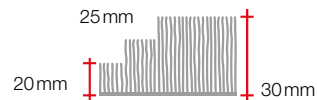

turquoise
55x55 cm **10.09217**
55x65 cm **10.09218**
60x90 cm **10.09219**
70x120cm **10.09220**