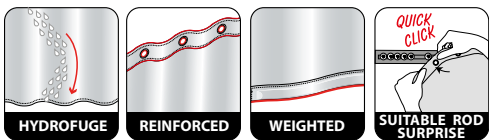

MADE IN EUROPE

RIBBON

100% POLYESTER

dark-grey
 120x200 cm **10.11764**
 180x180 cm **10.11765**
 180x200 cm **10.11766**
 240x180 cm **10.11767**

ca. 180x180 cm

ca. 180x200 cm

ca. 120x200 cm

ca. 240x180 cm