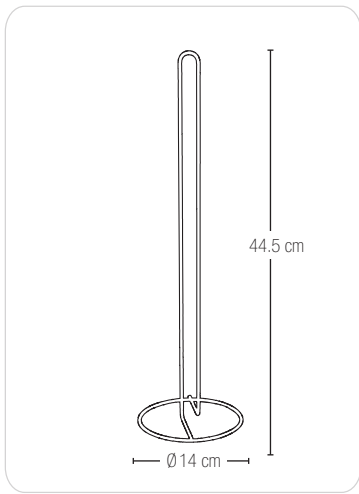

4

STOCK

METAL

- STABILITY
- MOVABLE
- SPACE-SAVING
- x4

chrome
Ø 14 x 44.5 cm
40.07504

12

matt-black
Ø 14 x 44.5 cm
40.07723

12