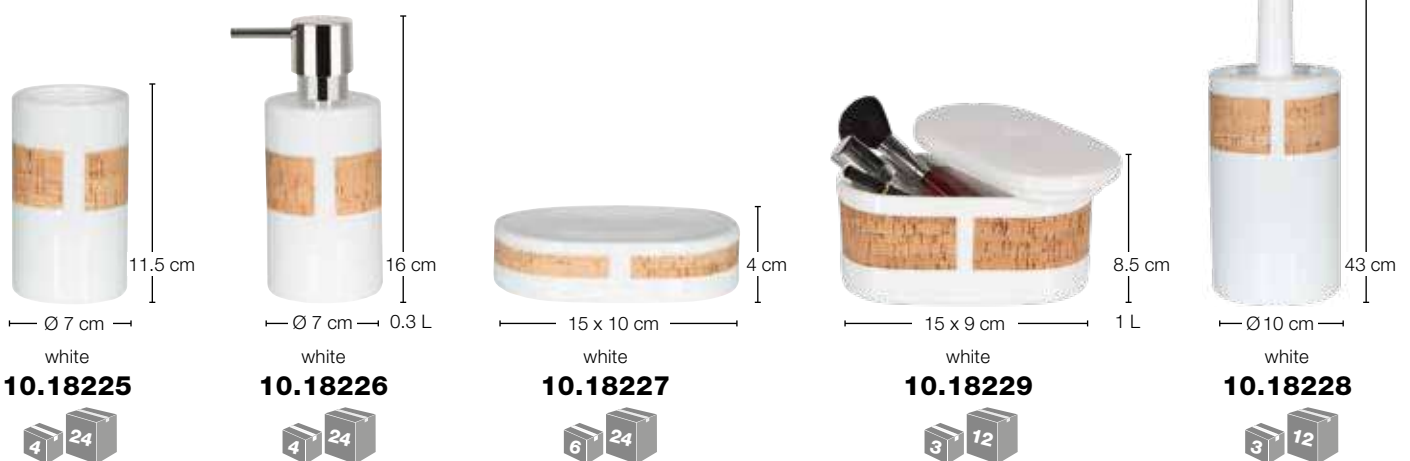

TUBE NATURE

PORCELAIN | CORK BAND

TUBE

PORCELAIN | STONEWARE

Porcelain chrome

chromed
10.15689

rubber wood
10.25929

Ø 72 mm
black
10.15627