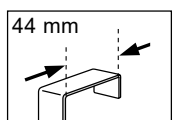

RONDA-QUATTRO

METAL | ABS

35 x 4.4 cm

matt-white
10.20511

matt-white/neon
10.20670

matt-black
10.20510