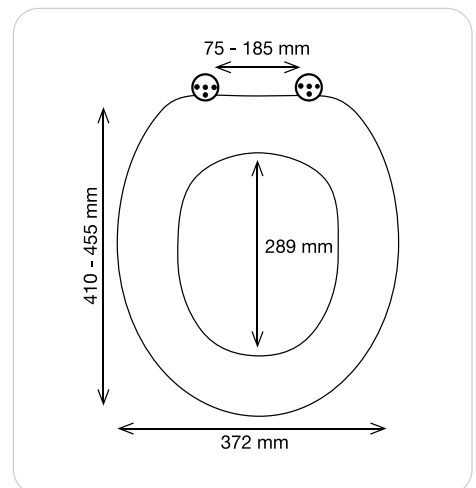

EASY CLIP

DUROPLAST | 1.9 kg

★★★
3 JAHRE · ANS · YEARS
GARANTIE · GUARANTEE

polished
10.25933

dark-grey
37.2 x 41/45.5 cm
10.20948

EASY CLIP

DUROPLAST | 1.9 kg

★★★
3 JAHRE · ANS · YEARS
GARANTIE · GUARANTEE

polished
10.25933

taupe
37.2 x 41/45.5 cm
10.20949