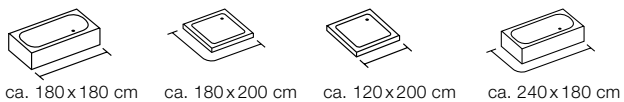

10.15560
Kat./cat. IV
Spezialmasse
Mesures spéciales
Special measures

10.15561

10.15562