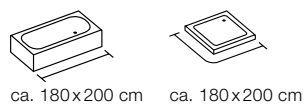

ca. 180x200 cm

DOLLY

100% POLYESTER

lavender
180x200cm **10.22625**

ELEPHANT

100% POLYESTER

blue grey
180x200cm **10.20863**

ELEPHANT / Toilet-seat
37x43.5 cm
10.20864