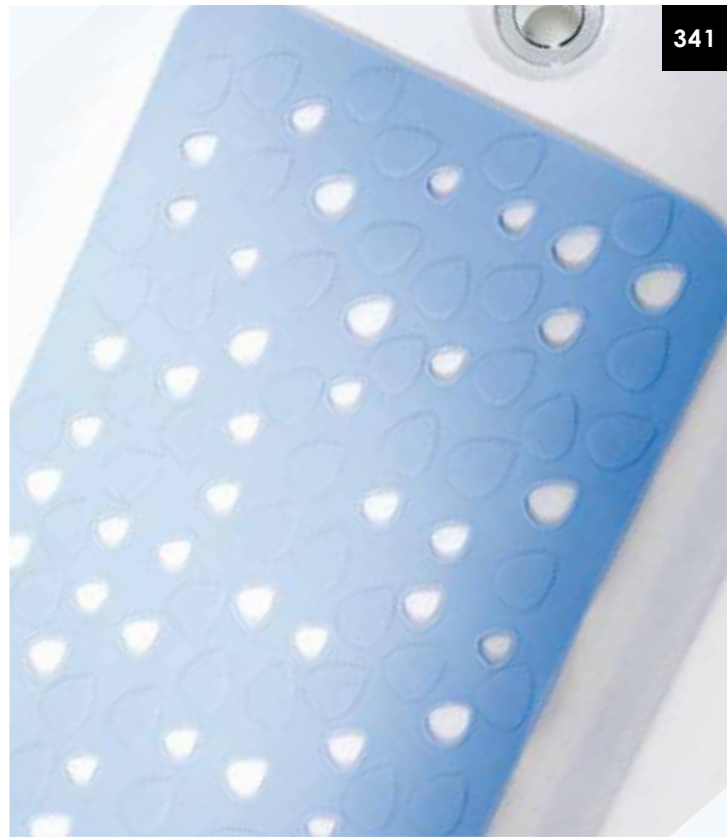

Design by **spirella**

CONCHA

MADE IN EUROPE

PVC-FOAMED

- marine
- 32x23 cm **10.05451**
- 55x55 cm **10.05452**
- 71x36 cm **10.05453**
- 91x36 cm **10.05454**

- CONCHA / Shower curtain
- marine
- 120x200 cm **10.12924**
- 180x200 cm **10.04603**

32x23 cm 55x55 cm | 71x36 cm | 91x36 cm

DROPS

MADE IN EUROPE

PVC

- white
- 54x54 cm **40.07693**
- 53x35 cm **40.07530**

- blue
- 54x54 cm **40.07694**
- 53x35 cm **40.07564**

- grey
- 54x54 cm **40.07695**
- 53x35 cm **40.07565**

54x54 cm | 53x35 cm