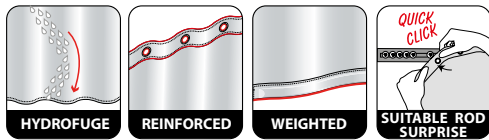

CONNECTION

100% POLYESTER

black
180x200 cm **10.29473**