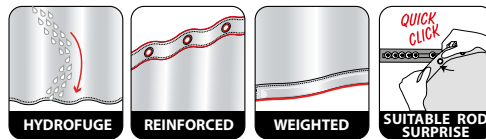

GRASS

100% POLYESTER

1. green
     - 180x200 cm **10.16404**