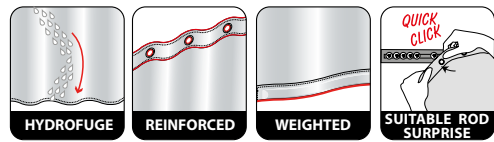

VAGUES

^{TM} 100% POLYESTER
on the back

black
180x200 cm **10.20160**