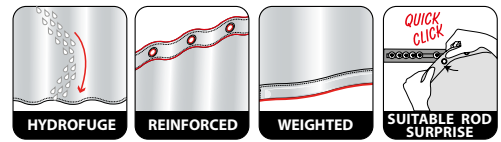

RAYA

100% POLYESTER

light beige
180x200 cm **10.14417**

white
180x200 cm **10.14418**