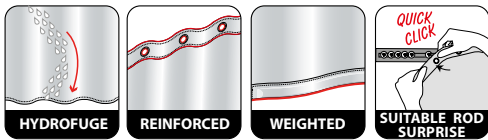

SWIMMING

100% POLYESTER

blue
180x200 cm **10.20163**