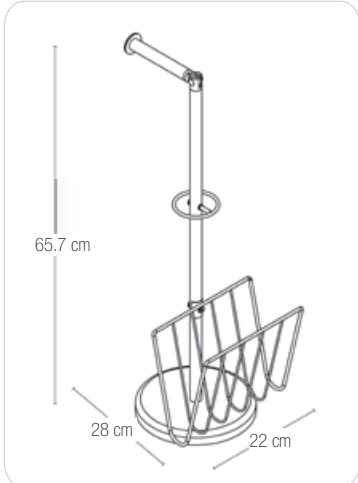

TENERIFE

STEEL

- STABILITY
- MOVABLE
- SPACE-SAVING
- SWIVEL BAR
- x2

chrome
28 x 22 x 65.7 cm
40.07491

4