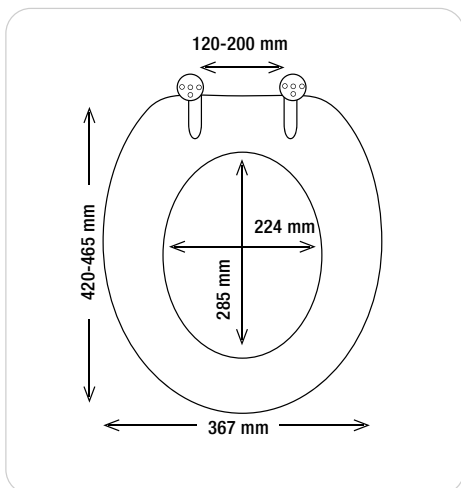

naturel
36.7 x 46.5 cm

40.07743

ELEPHANT

MDF | 2.9 kg

SLOW CLOSE

ZINC ALLOY

HIGH GLOSS

MATCH WITH