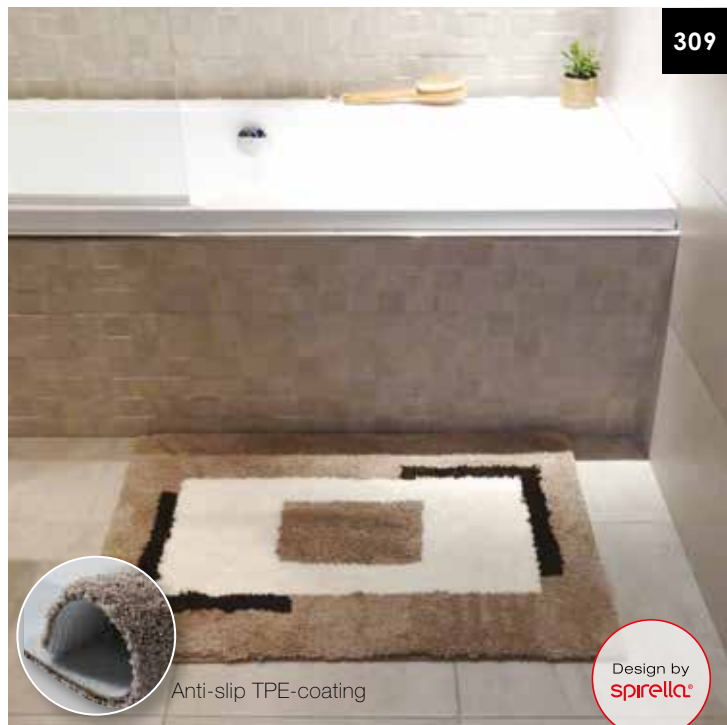

Anti-slip TPE-coating

Design by
spirella