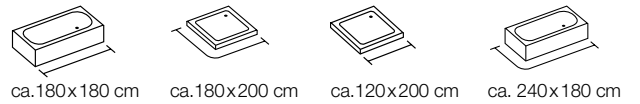

ca.180x180 cm   ca.180x200 cm   ca.120x200 cm   ca. 240x180 cm