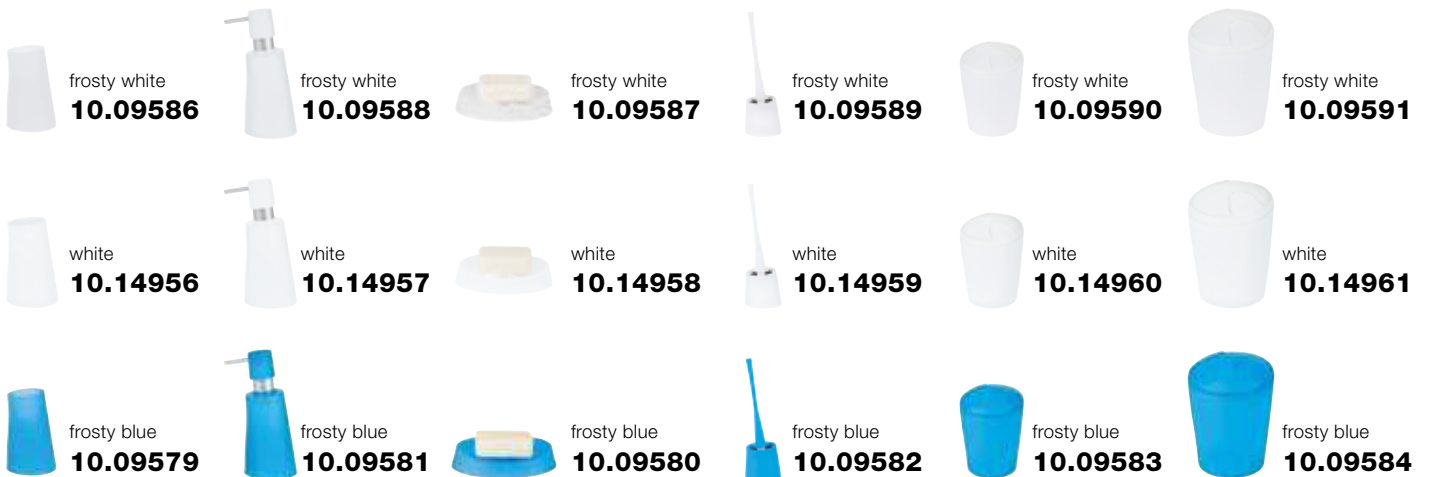

Ø 12 cm
blue

40.07678

MOVE

POLYPROPYLENE

 frosty orange 10.10471	 frosty orange 10.10473	 frosty orange 10.10472	 frosty orange 10.10474	 frosty orange 10.10475	 frosty orange 10.10476
--	--	--	--	--	--

 terracotta 10.29456	 terracotta 10.29457	 terracotta 10.29458	 terracotta 10.29459	 terracotta 10.29460	 terracotta 10.29461
---	---	---	---	---	---