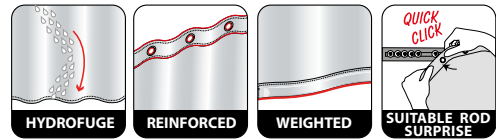

KAYA

100% POLYESTER
on the back

savanna beige
180x200 cm **10.17892**

ca. 180x200 cm

ca. 180x200 cm