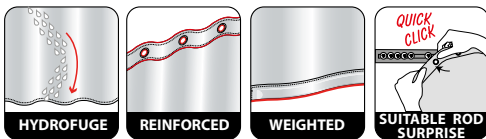

ca.180x180 cm

ca.180x200 cm

ca.120x200 cm

ca. 240x180 cm

MADE IN EUROPE

BAMBUS

100% POLYESTER

- green
- 120x200 cm **10.42055**
- 180x180 cm **10.42056**
- 180x200 cm **10.42057**
- 240x180 cm **10.42058**