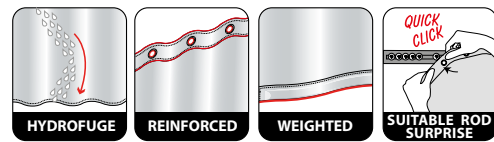

TRENTO

73% COTTON | 27% POLYESTER