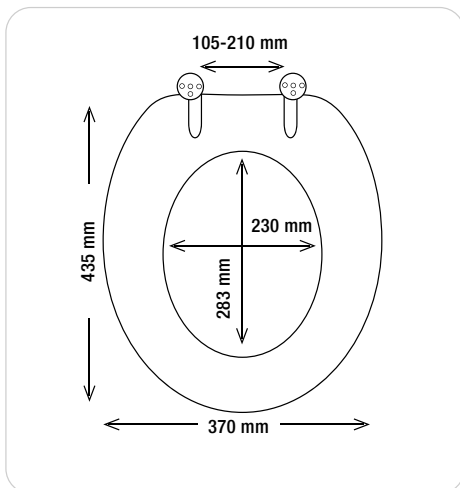

OSLO

BAMBOO | 2.54 kg

SLOW CLOSE

ZINC ALLOY

SPARE

zinc alloy
chromed
10.25935

bamboo/white
37 x 45.5 cm
40.07529