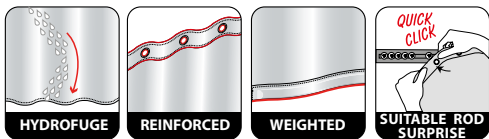

Kat./cat. III

10.17108

MADE IN EUROPE

MADE IN EUROPE

VISION

TM 100% POLYESTER
on the back

blue
120x200 cm **10.20628**
180x180 cm **10.20629**
180x200 cm **10.20630**
240x180 cm **10.20631**

WET