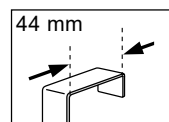

RONDA

METAL | ABS

4 x 4.4 cm
matt-white
10.20507

matt-black
10.20506

RONDA-TRE

METAL | ABS

30 x 4.4 cm
matt-white
10.20509

matt-black
10.20508