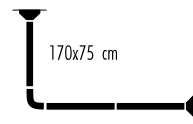

3 Möglichkeiten | 3 possibilités | 3 possibilità | 3 posibilidades | 3 possibilities

Zum Schrauben | A visser | Da avvitare | Atornillar | Wall fitting