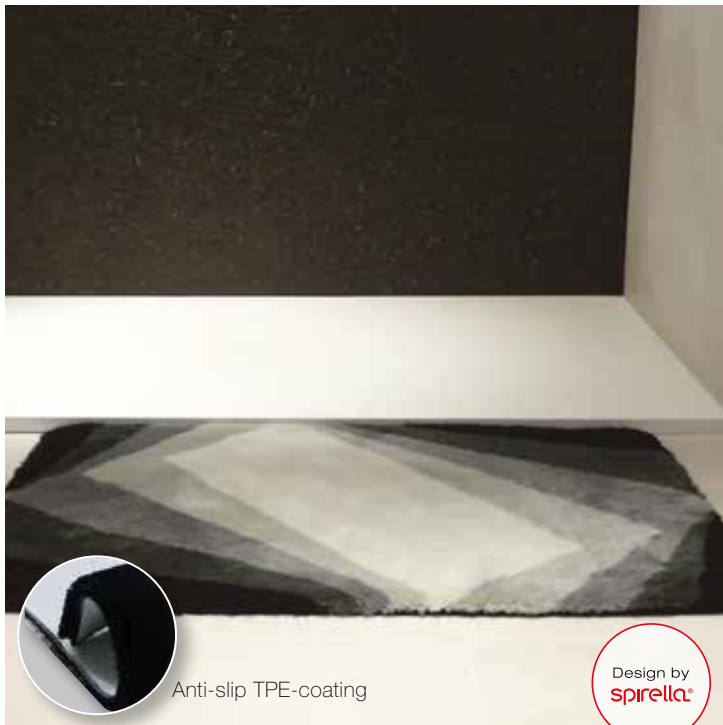

ca. 55x55 cm ca. 40x60 cm ca. 55x65 cm ca. 60x90 cm

JAIMY

60% POLYESTER | 40% COTTON

taupe & white
50 x 80 cm **10.21259**

ca. 50x80 cm

50x80cm

Anti-slip TPE-coating

Design by
spirella