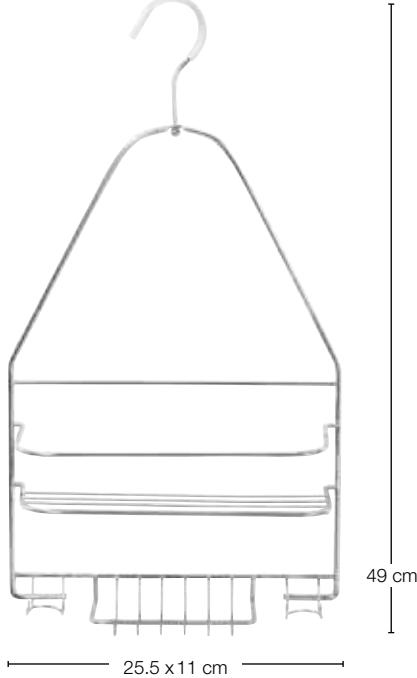

JOE

METAL

40.07347

MINI

METAL

40.07507