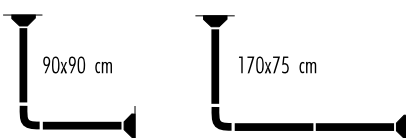

2 Möglichkeiten | 2 possibilités | 2 possibilità | 2 posibilidades | 2 possibilities