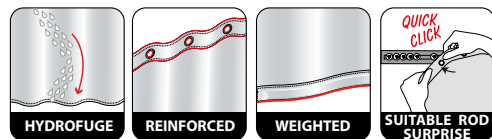

WET

^{TM} 100% POLYESTER
on the back

grey
120 x 200 cm **10.40748**
180 x 180 cm **10.40749**
180 x 200 cm **10.40750**
240 x 180 cm **10.40751**
240 x 200 cm **10.01242**

ca. 180x180 cm

ca. 180x200 cm

ca. 120x200 cm

ca. 240x180 cm

ca. 180x180 cm

ca. 180x200 cm

ca. 120x200 cm

ca. 240x180 cm

10.41201

10.41202

10.41203

Kat./cat. II

Spezialmasse
Mesures spéciales
Special measures

Kat./cat. II

Spezialmasse
Mesures spéciales
Special measures