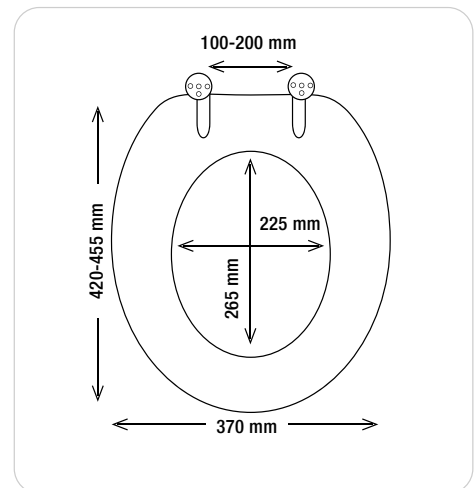

Design by **spirella**

MALDIVES

MDF | 3 kg

SLOW CLOSE

ZINC ALLOY

HIGH GLOSS

SPARE

zinc alloy
chromed
10.25935

multicolor
37 x 43.5 cm
40.07364

OSLO

BAMBOO | 2.54 kg

SLOW CLOSE

ZINC ALLOY

SPARE

zinc alloy
chromed
10.25935

bamboo/white
37 x 45.5 cm
40.07529