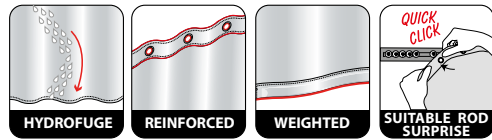

100% POLYESTER
on the back

blue green
180x200 cm **10.29474**

ca. 180x200 cm

ca. 180x200 cm

DEEP SEA

100% POLYESTER
on the back

aqua
180x180 cm **10.18921**

ca. 180x180 cm