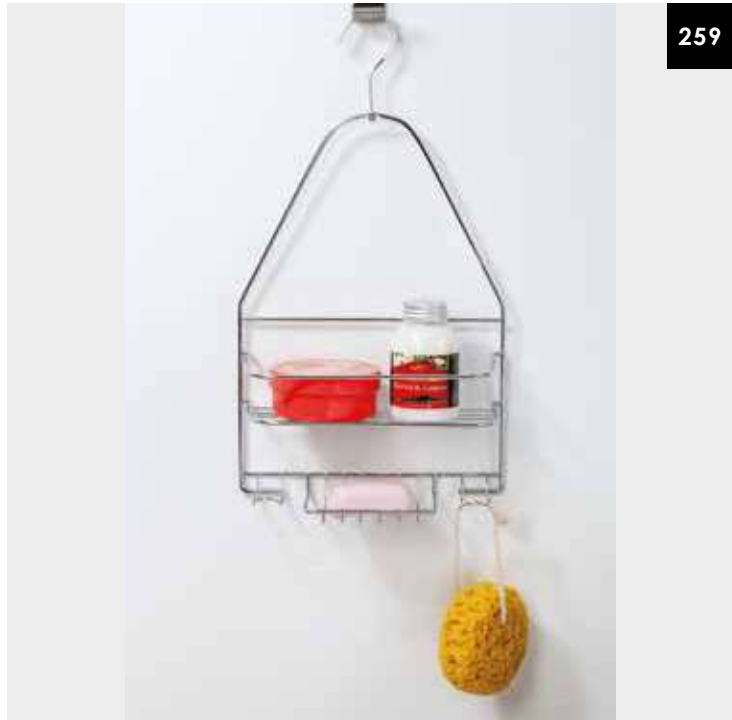

JOE

METAL

40.07347

MINI

METAL

40.07507