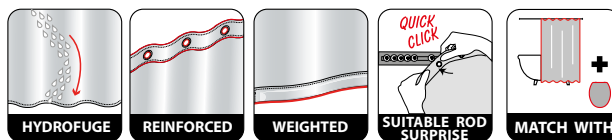

ca. 180x200 cm

DOLLY

100% POLYESTER

lavender
180x200cm **10.22625**

ELEPHANT

100% POLYESTER

blue grey
180x200cm **10.20863**

ELEPHANT / Toilet-seat
37x43.5 cm
10.20864