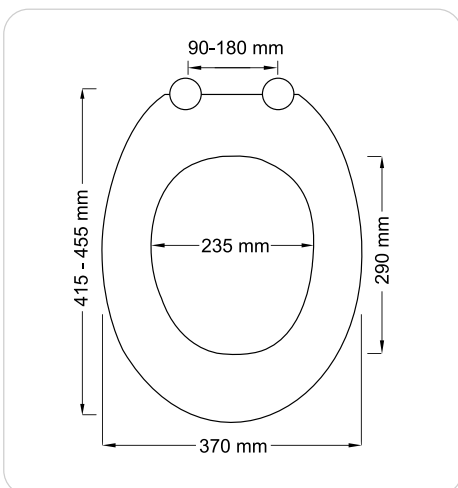

HARRY

PP | 1.3 kg

polished
10.25936

blanc
44 x 37.5 cm
40.07555

light-grey
10.29468

taupe
10.29469

dark-grey
10.29470

black
10.29471

Design by
spirella

TERRACOTTA

MDF | 2.9 kg

zinc alloy
chromed
10.25935

terracotta
37 x 43.5 cm
10.29472