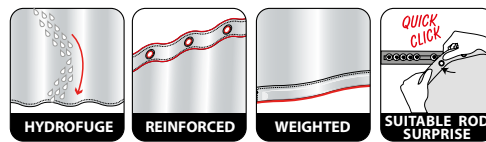

▪ Gewebter Effekt | Effet tissé | Woven effect