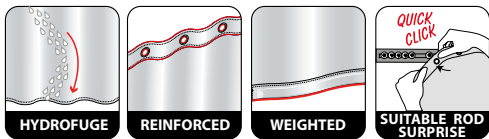

▪ Perleffekt / Effer perlé / Pearl effect