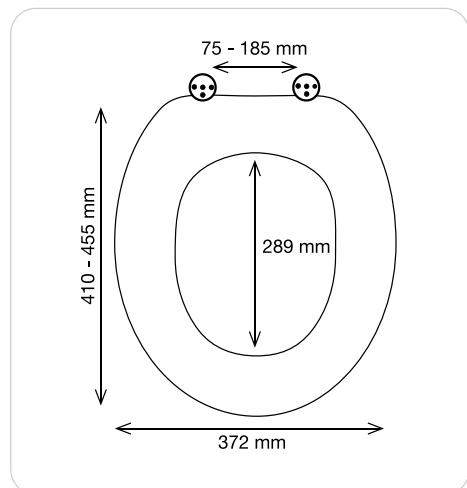

EASY CLIP

DUROPLAST | 1.9 kg

SLOW CLOSE

S.STEEL.ALLOY

EASY CLEAN

STAINLESS STEEL

SPARE

polished

10.25933

★★★

**3 JAHRE · ANS · YEARS
GARANTIE · GUARANTEE**

white

37.2 x 41/45.5 cm

10.20946

EASY CLIP

DUROPLAST | 1.9 kg

SLOW CLOSE

S.STEEL.ALLOY

EASY CLEAN

STAINLESS STEEL

SPARE

polished

10.25933

★★★

**3 JAHRE · ANS · YEARS
GARANTIE · GUARANTEE**

black

37.2 x 41/45.5 cm

10.20947