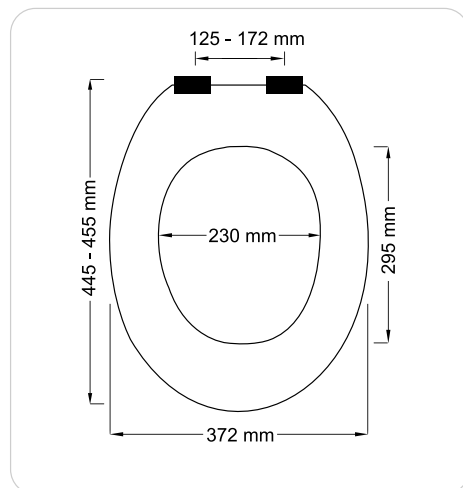

NEELA

DUROPLAST | 1.7 kg

ABS / chromed
10.25934