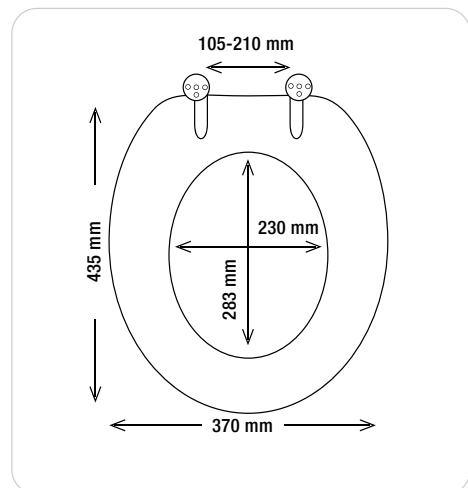

BORNEO

MDF & PVC VENEER | 3.25 kg

SLOW CLOSE

ZINC ALLOY

SPARE

zinc alloy
chromed

10.25935

naturel
36.7 x 46.5 cm

40.07743

ELEPHANT

MDF | 2.9 kg

SLOW CLOSE

ZINC ALLOY

HIGH GLOSS

MATCH WITH

SPARE

zinc alloy
chromed

10.25935

grey blue
37 x 43.5 cm

10.20864

ELEPHANT
Shower curtain
180x200 cm

10.20863