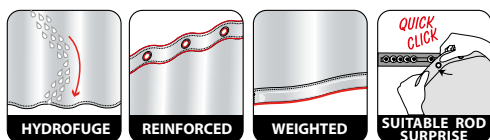

DOLLY

100% POLYESTER

lavender
180x200cm **10.22625**