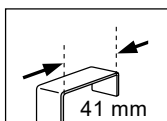

LIFT

STEEL POWDER COATED
STAINLESS STEEL / BRUSHED

- Türhaken
- Crochet pour porte
- Ganci per porta
- Gancho de puerta
- Door hook

black
3x14x4.1 cm
10.16497

white
3x14x4.1 cm
10.16495

brushed
3x14x4.1 cm
10.16493

- Wandhaken für die dusche
- Crochet pour paroi de douche
- Ganci a muro per doccia
- Gancho de pared de la ducha
- Shower screen hook

black
3x14x1.9 cm
10.16491

white
3x14x1.9 cm
10.16489

brushed
3x14x1.9 cm
10.16483

PUNT

STAINLESS STEEL

- Wandhaken für die dusche
- Crochet pour paroi de douche
- Ganci a muro per doccia
- Gancho de pared de la ducha
- Shower screen hook

polished
4.5x13.5x1.9 cm
10.16475

brushed
4.5x13.5x1.9 cm
10.16427

brushed
26x13.5x1.9 cm
10.16449