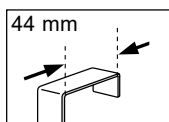

RONDA

METAL | ABS

4 x 4.4 cm
matt-white
10.20507

matt-black
10.20506

RONDA-TRE

METAL | ABS

30 x 4.4 cm
matt-white
10.20509

matt-black
10.20508