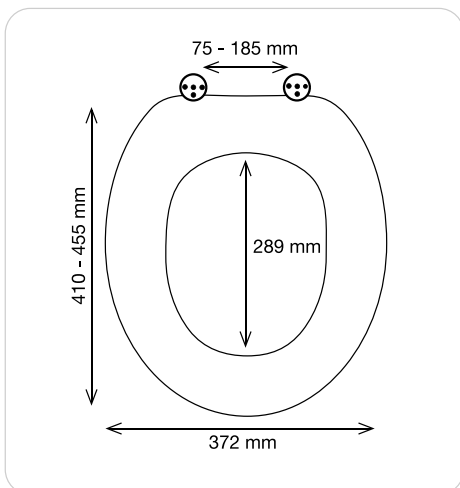

EASY CLIP

DUROPLAST | 1.9 kg

SLOW CLOSE

S.STEEL.ALLOY

EASY CLEAN

STAINLESS STEEL

SPARE

polished

10.25933

★★★

**3 JAHRE · ANS · YEARS
GARANTIE · GUARANTEE**

black

37.2 x 41/45.5 cm

10.20947