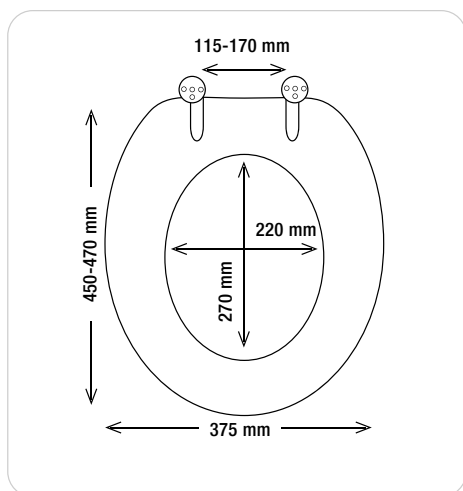

EASY CLIP

STAINLESS STEEL
polished
10.25933

HARRY

STAINLESS STEEL
polished
10.25936

NEELA

ABS
chromed
10.25934

MDF

ZINC ALLOY
chromed
10.25935