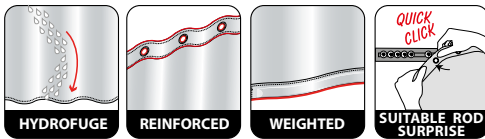

white
 180x200 cm **10.43814**

ca. 180x200 cm

ca. 180x200 cm

MADE IN EUROPE

RINGS

 100% POLYESTER

grey-black
180x200 cm **10.15184**

ca. 180x200 cm