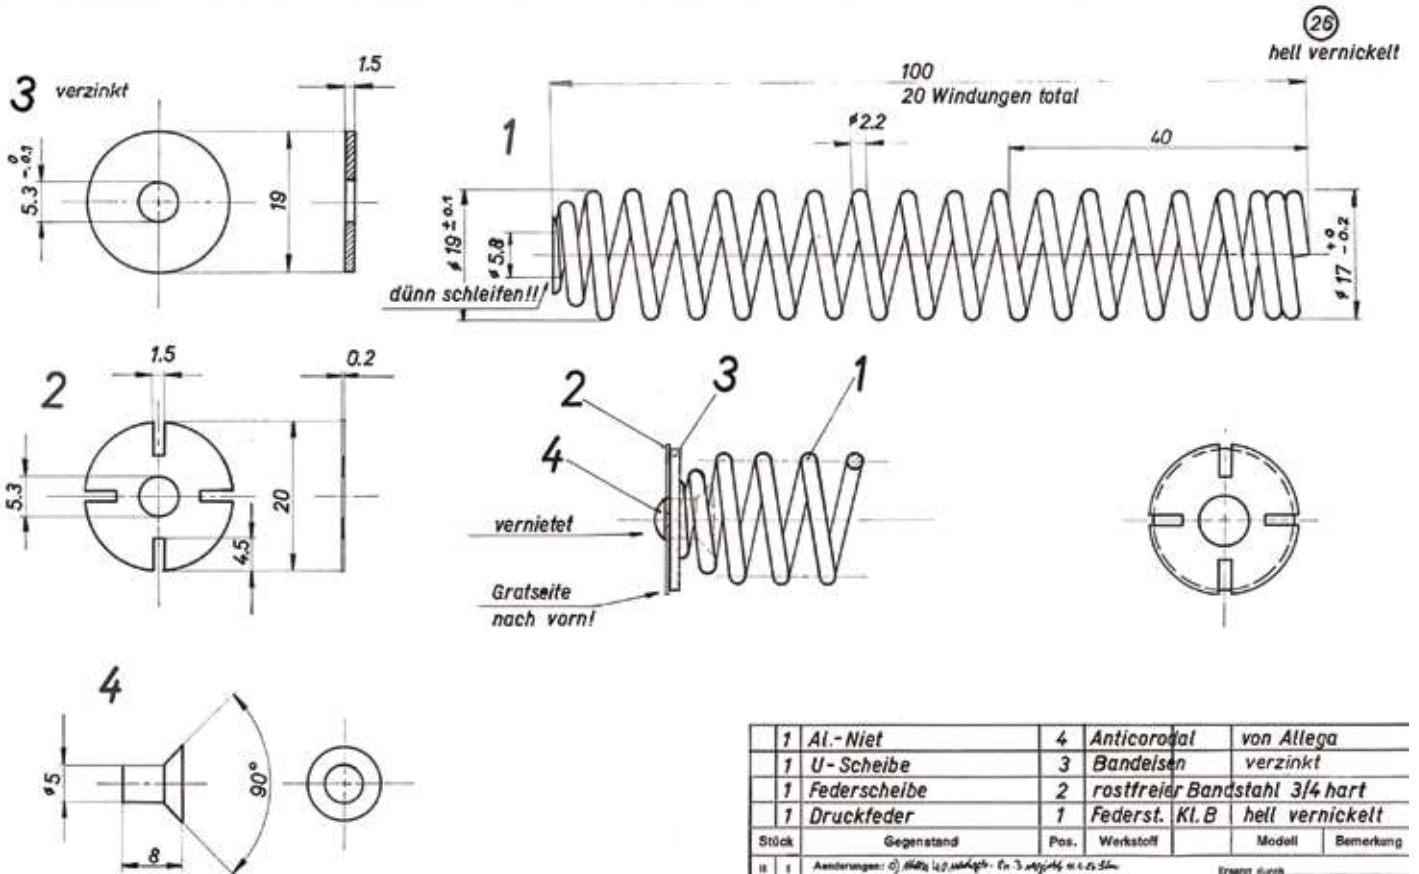

1	Al-Niet	4	Anticorodal	von Allega	
1	U-Scheibe	3	Bandeisen	verzinkt	
1	Federscheibe	2	rostfreier Bandstahl	3/4 hart	
1	Druckfeder	1	Federst. Kl.B	hell vernickelt	
Stück	Gegenstand	Pos.	Werkstoff	Modell	Bemerkung
Änderungen: 0) Mäße 1/25 vergrößert - für 3. Maßstab 1:10 - 25. Sch.					
				Ersetzt durch	
				Ersetzt für	
Spirella-Magic-9				Maßstab	Gezeichnet 26.2.68 <i>Selen</i>
				Geprüft	
				Gesehen	
Federnfabrik & Apparatebau A.-G. Kaltbrunn SG				FK 661 a	

Anton A. Heuberger, Kloten.