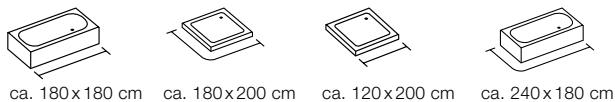

10.41193

Kat./cat. V

Spezialmasse
Mesures spéciales
Special measures
10.41194

Kat./cat. V

10.41195