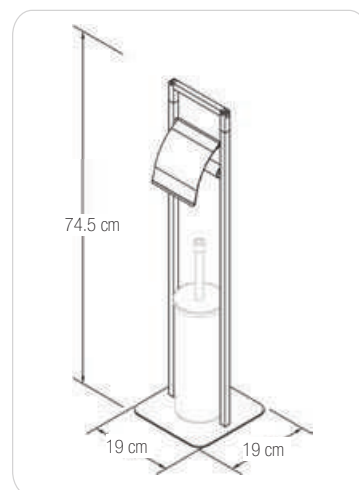

40.07653

CHIC

STEEL | BAMBOO

matt-black / bamboo
45 x 21.5 x 84.5 cm
40.07652

CHIC

STEEL | BAMBOO

matt-black / bamboo
19 x 19 x 74.5 cm
40.07651

DARWIN