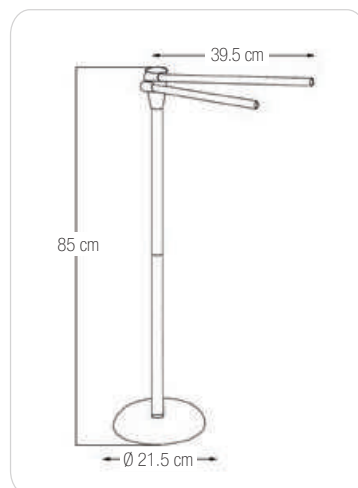

DARWIN

METAL CHROMIUM-PLATED

STABILITY	MOVABLE	SPACE-SAVING	SWIVEL BAR