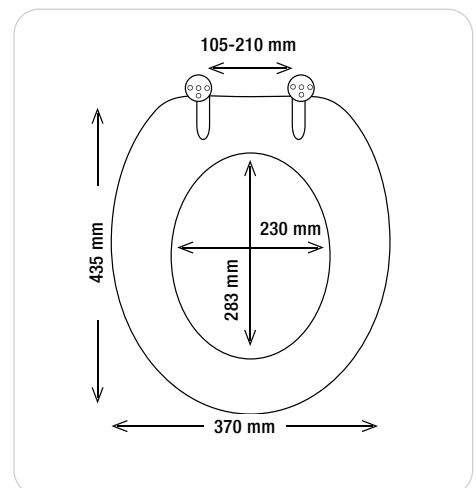

HARRY

PP | 1.3 kg

polished
10.25936

blanc
44 x 37.5 cm
40.07555

light-grey
10.29468

taupe
10.29469

dark-grey
10.29470

black
10.29471

Design by
spirella

TERRACOTTA

MDF | 2.9 kg

zinc alloy
chromed
10.25935

terracotta
37 x 43.5 cm
10.29472