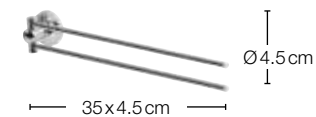

← 35x4.5cm → Ø4.5cm
10.13018