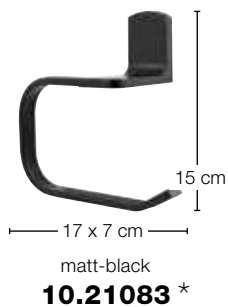

TAKU
design

TAKU

ZINC | STAINLESS STEEL * | CHROMED | GLASS

▪ Pulverbeschichtet / Powder-coated / Thermolaqué

10.21079 | 10.21080 | 10.21081
10.21084 | 10.21087 | 10.21083
10.21085 | 10.21086 | 10.21088
10.21069 | 10.21070 | 10.21072
10.21074 | 10.21073 | 10.21075
10.21076

10.21082
10.21071

10.12566