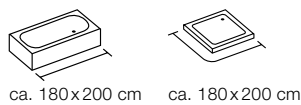

ca. 180x200 cm

DOLLY

100% POLYESTER

lavender
180x200cm **10.22625**

ELEPHANT

100% POLYESTER

blue grey
180x200cm **10.20863**

ELEPHANT / Toilet-seat
37x43.5 cm
10.20864