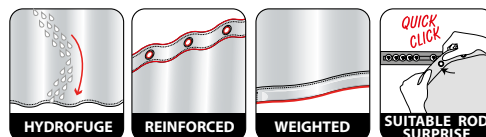

grey
180x200 cm **10.19180**

KITTY / Toilet-seat
36.7x46.5 cm
40.07524

ca. 180x200 cm

ca. 180x200 cm

KOS

100% POLYESTER
on the back

grey
120x200 cm **10.01006**
180x180 cm **10.01007**
180x200 cm **10.01008**
240x180 cm **10.01009**
240x200 cm **10.00318**